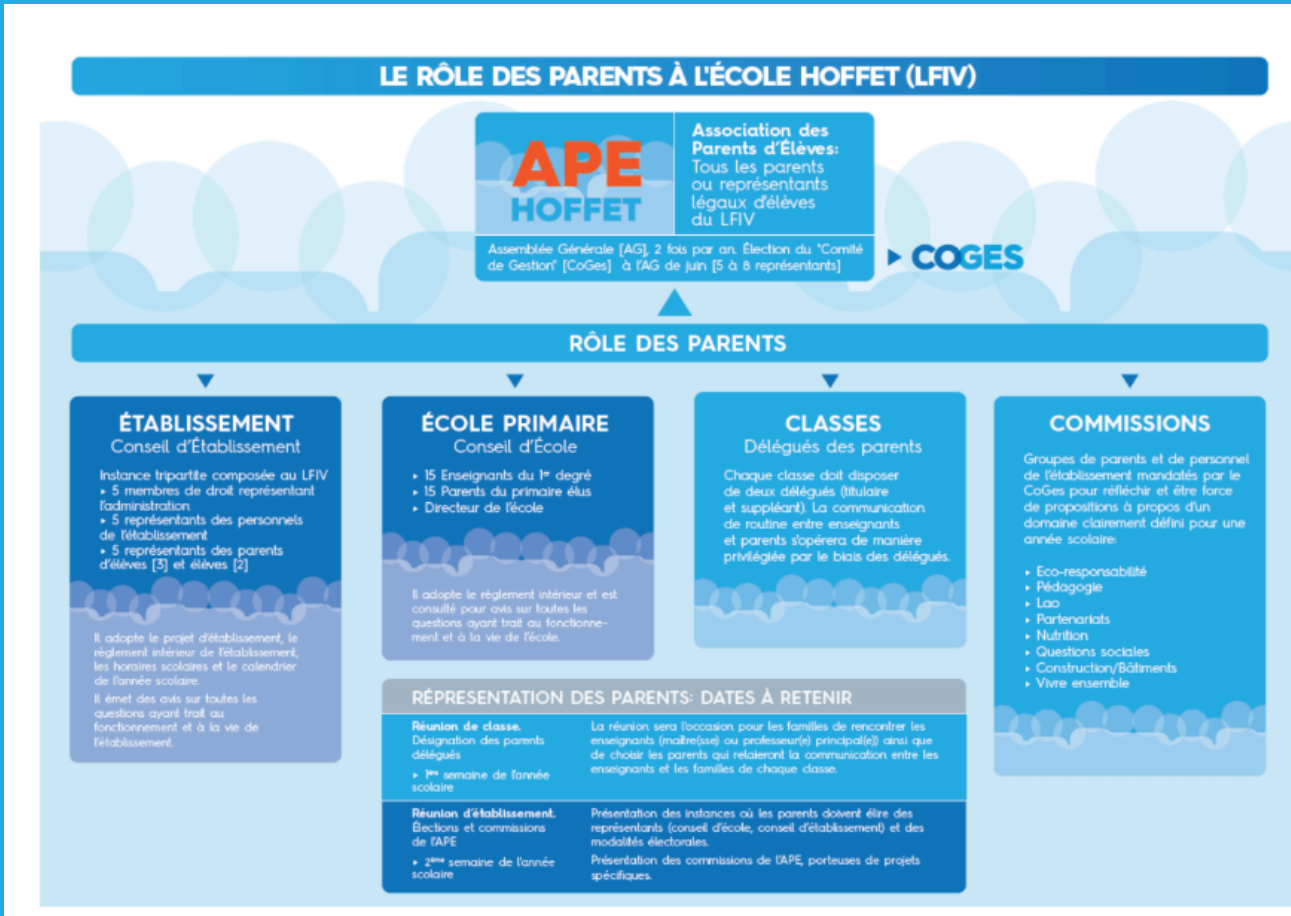

FRANÇAIS-LAO-ANGLAIS

STATUTS DE L'APE

**Statuts de l'Association
des parents d'élèves
du Lycée français
international de Vientiane
Josué-Hoffet**

CLIQUEZ SUR L'IMAGE POUR
LE LIEN

CLICK IMAGE FOR LINK

ກົດຮູບພາບສຳລັບເວັບໄຊທ໌